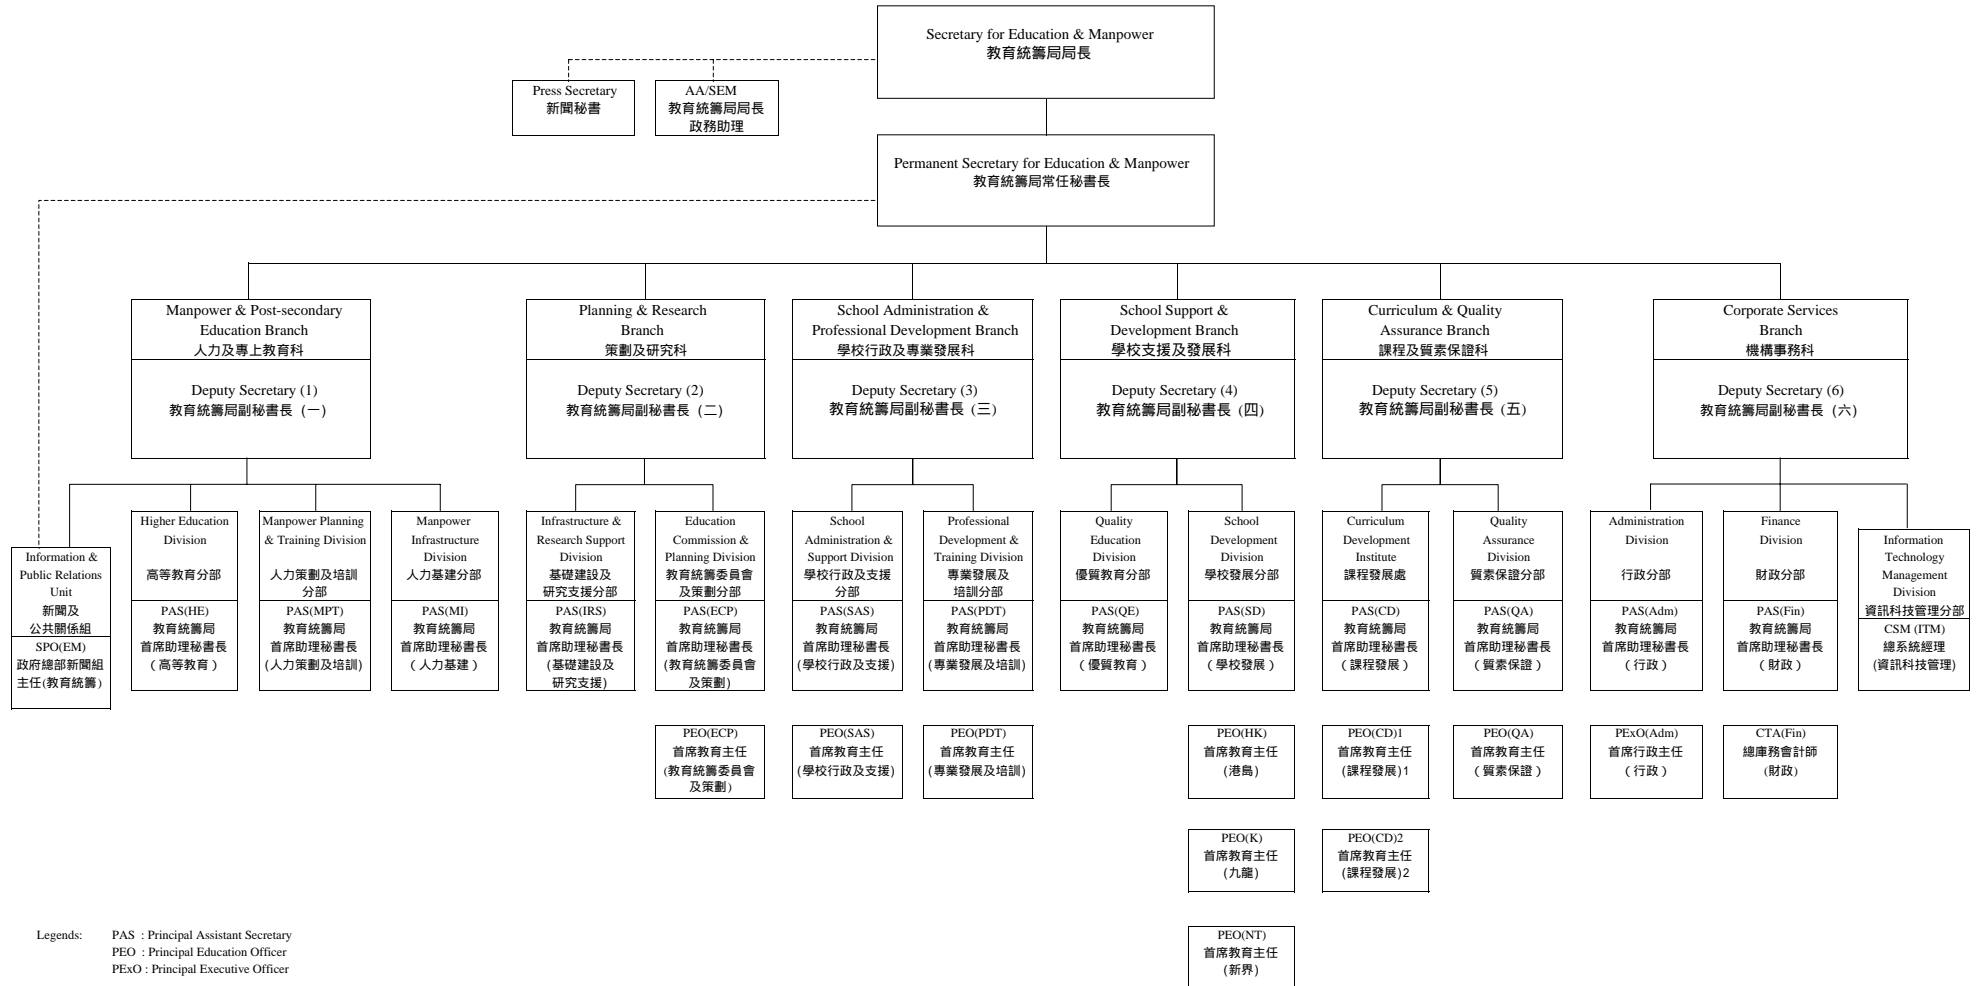

EDUCATION AND MANPOWER BUREAU

Organization Chart
(with effect from 1 January 2003)

**教育統籌局
組織架構**
(二零零三年一月一日起生效)

Legends: PAS : Principal Assistant Secretary
 PEO : Principal Education Officer
 PExO : Principal Executive Officer
 CSM : Chief Systems Manager
 CTA : Chief Treasury Accountant
 SPO : Secretariat Press Officer